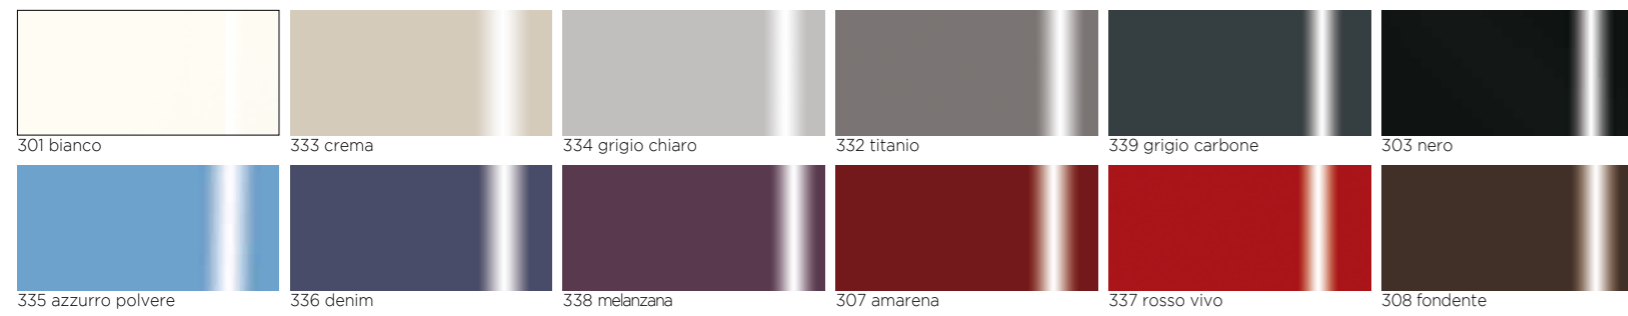

Kyo
colours&finishes

ethics, aesthetics & ideas

FINISHINGS _ FINITURE _ FINITIONS

MATT LACQUERED COLOURS / LACCATI OPACHI / LAQUÉ MAT

GLOSSY LACQUERED / LACCATI LUCIDI / LAQUÉ BRILLANT

LACQUERED GLASS & NO PRINT / VETRI LACCATI & NO PRINT / VERRE LAQUÉ & NO PRINT