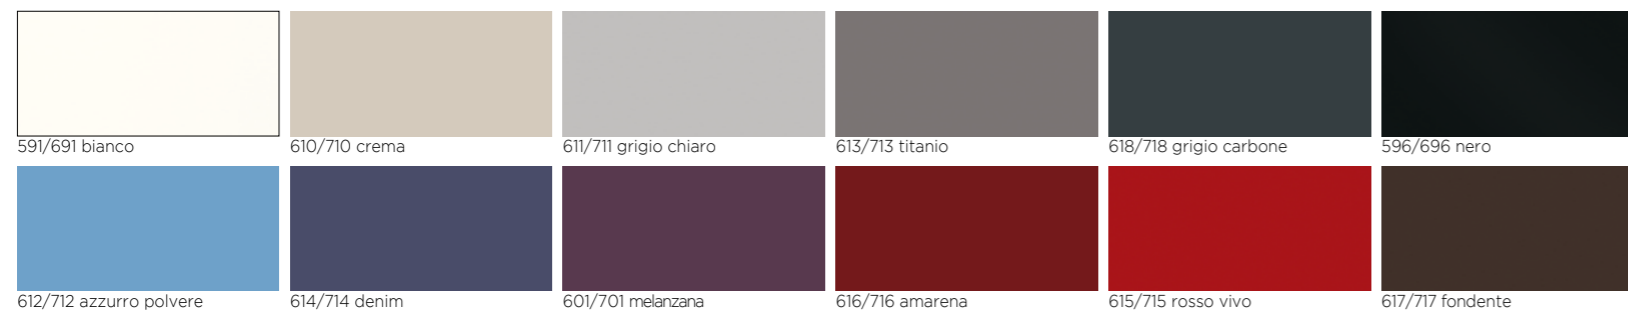

Kyo
colours&finishes

ethics, aesthetics & ideas

FINISHINGS _ FINITURE _ FINITIONS

MATT LACQUERED COLOURS / LACCATI OPACHI / LAQUÉ MAT

GLOSSY LACQUERED / LACCATI LUCIDI / LAQUÉ BRILLANT

LACQUERED GLASS & NO PRINT / VETRI LACCATI & NO PRINT / VERRE LAQUÉ & NO PRINT